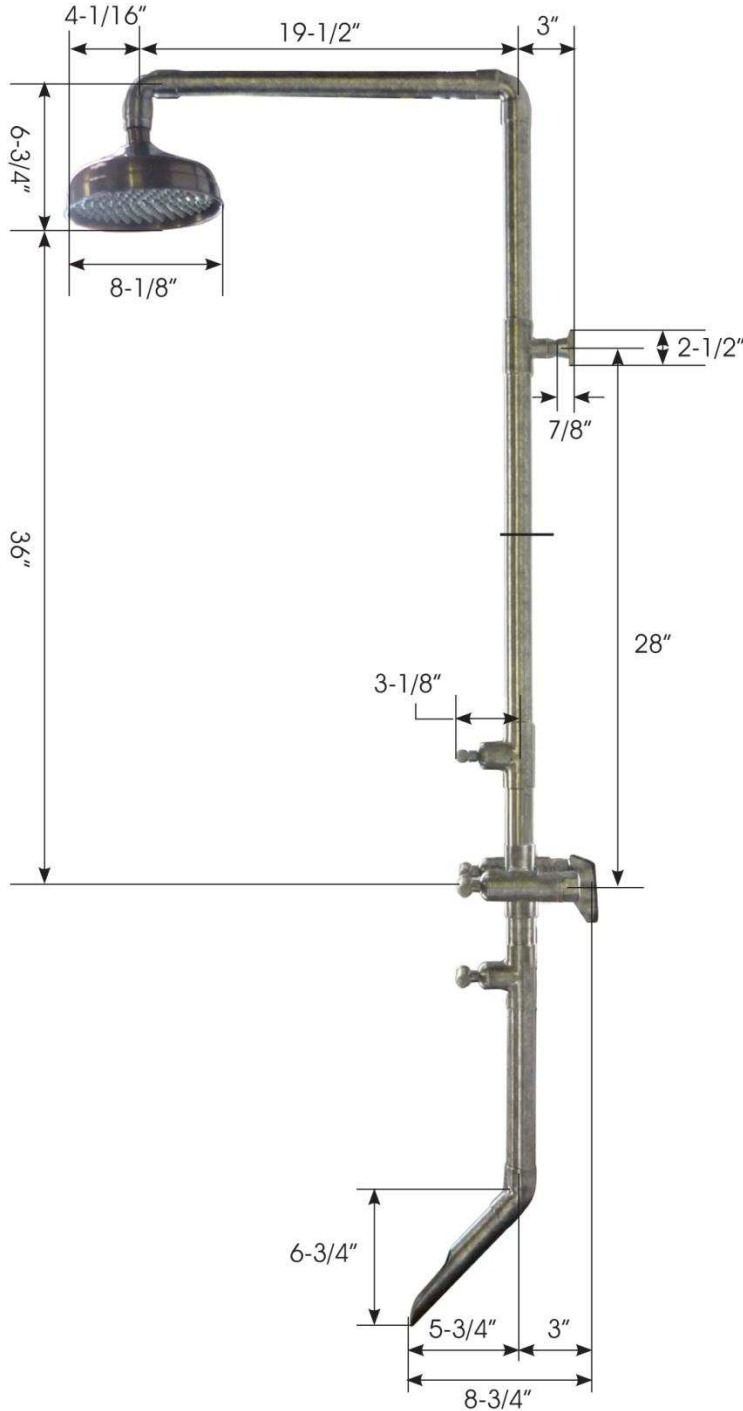

PRODUCT SPECIFICATIONS

Waterbridge Exposed Shower
WB-SHW-870

Jan 2014

- Swiveling rain head
- Includes Watts remote anti-scald valve
- ADA Compliant
- Offset and Cross handles available
- Custom sizes and finishes available

Connection	1/2" Copper
Valve	1/2" Ceramic
GPM	2.5