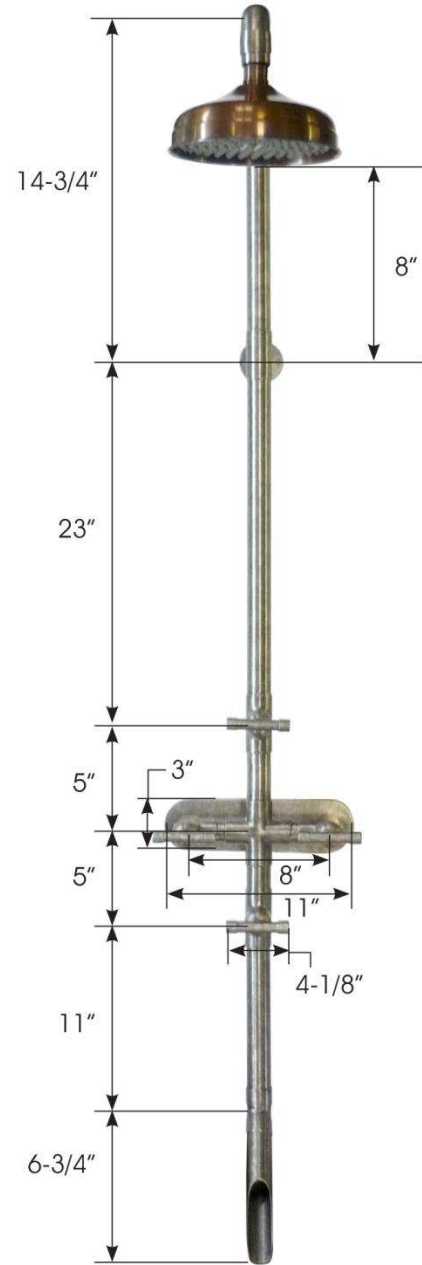

PRODUCT SPECIFICATIONS

Waterbridge Exposed Shower
WB-SHW-870

Jan 2014

- Swiveling rain head
- Includes Watts remote anti-scald valve
- ADA Compliant
- Offset and Cross handles available
- Custom sizes and finishes available

Connection	1/2" Copper
Valve	1/2" Ceramic
GPM	2.5